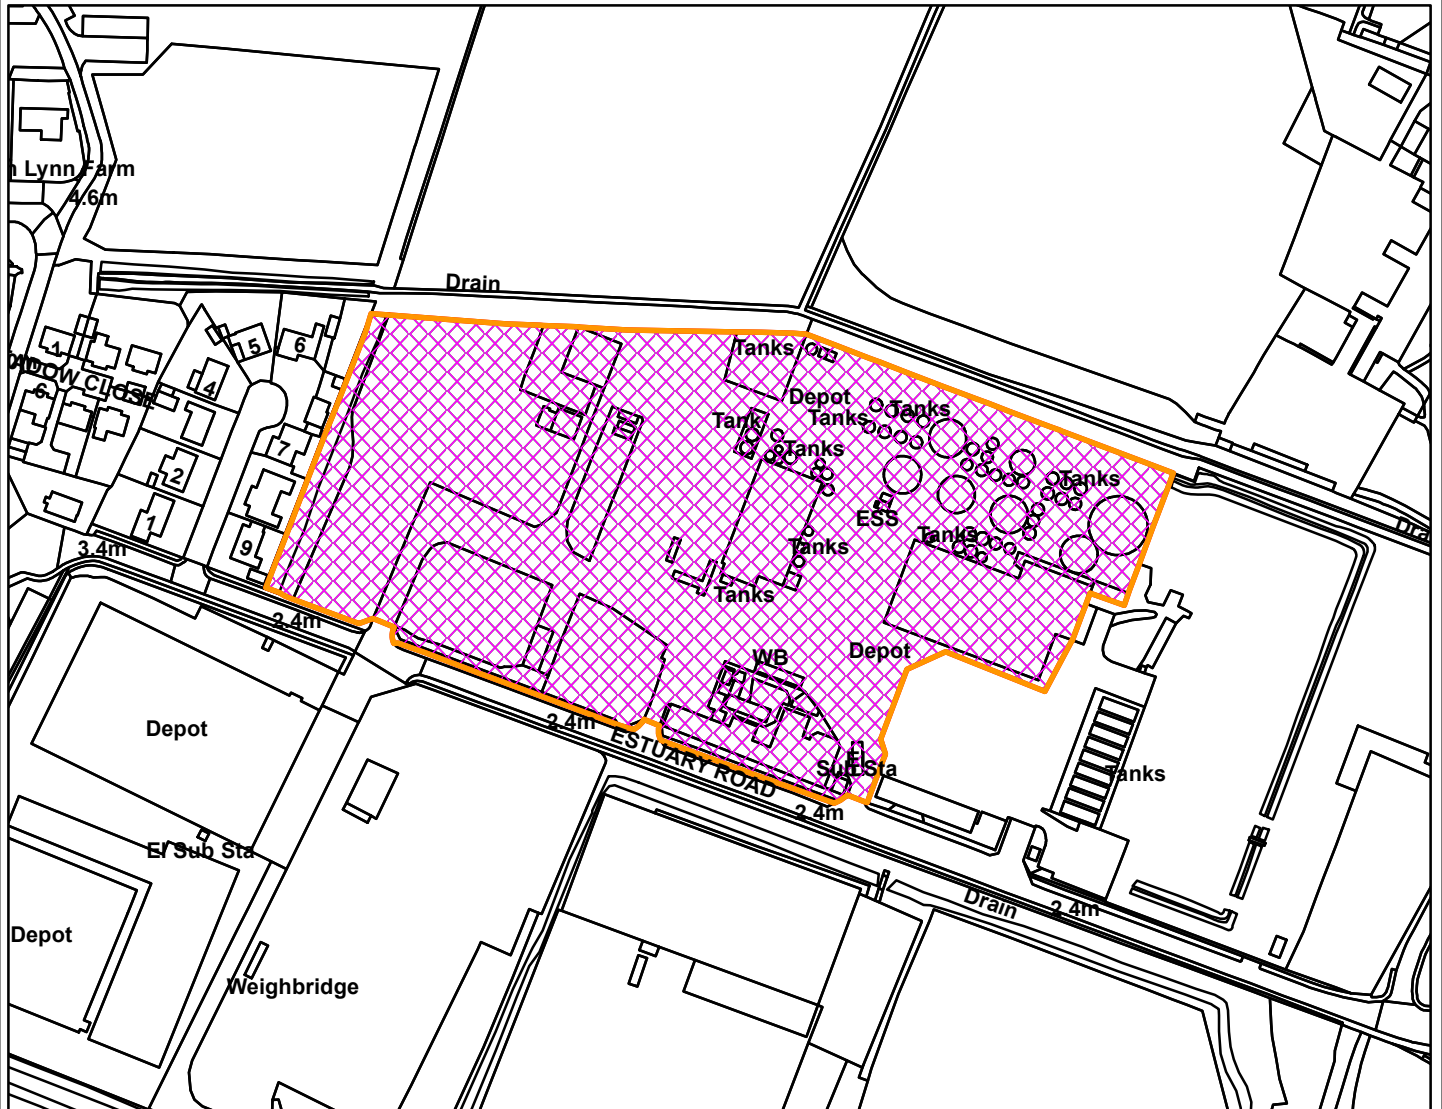

Omex Agriculture Ltd Estuary Road PE30 2HH

Legend

[Empty legend box]

Scale: 1:2,500

Reproduced from the Ordnance Survey map with permission of the Controller of His Majesty's Stationery Office © Crown Copyright 2023.

Unauthorised reproduction infringes Crown Copyright and may lead to prosecution or civil proceedings.

Organisation	BCKLWN
Department	Department
Comments	
Date	21/11/2023
MSA Number	0100024314